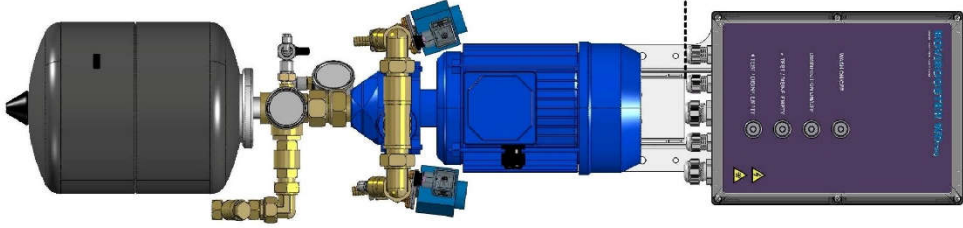

Wall

Minimum
300 mm

WDone-two Wall mount bracket →

1230-1630 mm

Max 680mm

375 mm

Max 280 mm

PD15 mounting holes

POWERDOS15

Max 1200 mm

Max 1200 mm

6mm push-on union
Air trap

L > 280 mm

L > 1200 mm

Recommended maximum spray tube length: 6 meter

Recommended maximum suction tube length: 25 meter
when using water thin liquids